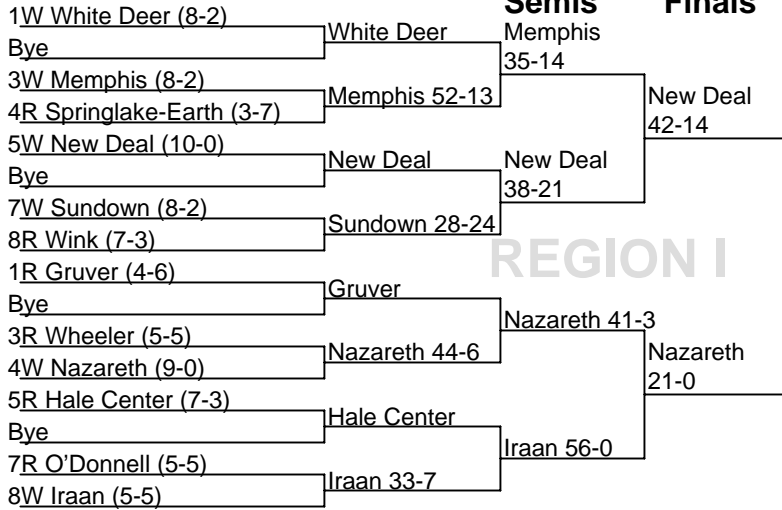

Bi-District

Region Semis

Region Finals

1A Division I

Region Finals

Region Semis

Bi-District

ALTO 42-13

STATE CHAMPIONS

Bi-District

Area

Region Semis

Region Finals

1A
DII

Region Finals

Region Semis

Area

Bi-District

W=District's Top Seed
R=District's Second Seed