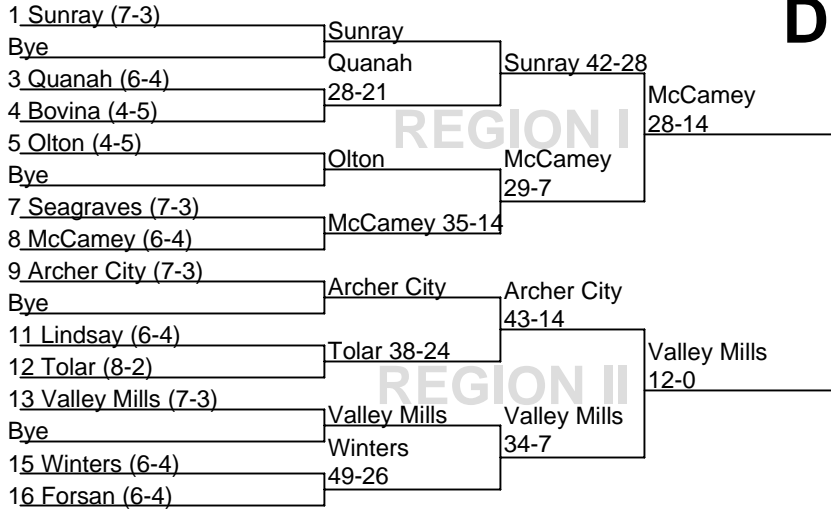

Bi-District

Region Semis

Region Finals

1A Division I

Region Finals

Region Semis

Bi-District

ALTO 42-13

STATE CHAMPIONS

Bi-District

Area

Region Semis

Region Finals

1A
DII

Region Finals

Region Semis

Area

Bi-District

W=District's Top Seed
R=District's Second Seed