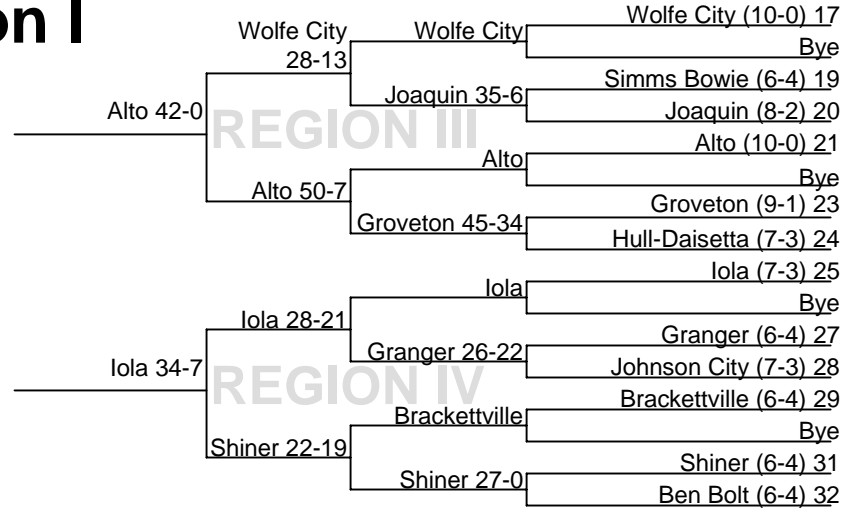

Bi-District

Region Semis

Region Finals

1A Division I

Region Finals

Region Semis

Bi-District

ALTO 42-13

STATE CHAMPIONS

Bi-District

Area

Region Semis

Region Finals

1A
DII

Region Finals

Region Semis

Area

Bi-District

W=District's Top Seed
R=District's Second Seed